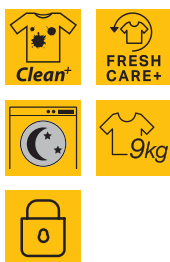

# WM FCH 914 A

Waschmaschine (9 kg)

Whirlpool